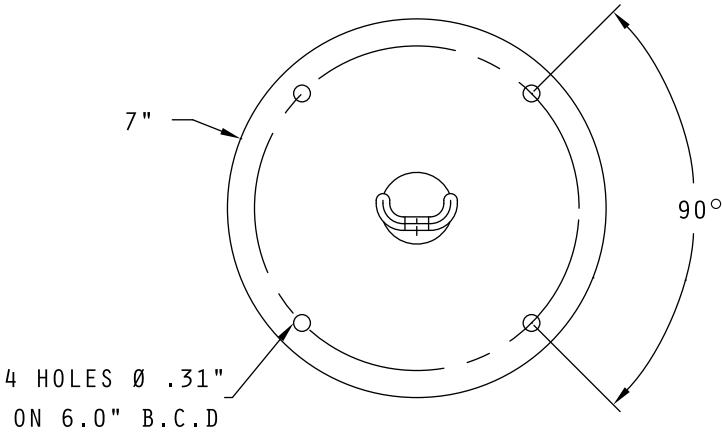

# LIGHT LEG

WELD STUD TYPE

AVAILABLE IN 9" AND 6" INCREMENTS FROM 12" TO 24"
STEEL
90 DEGREE MOUNT
EF52B09S - EF52B24S