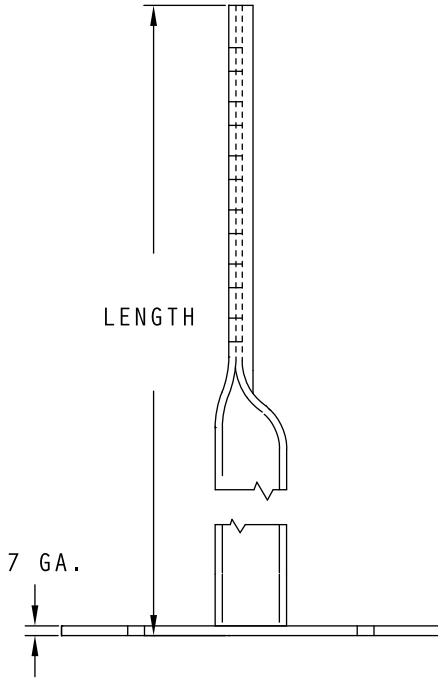

# LIGHT LEG

WELD STUD TYPE

AVAILABLE IN 9" AND 6" INCREMENTS FROM 12" TO 24"
STEEL
90 DEGREE MOUNT
EF52B09S - EF52B24S